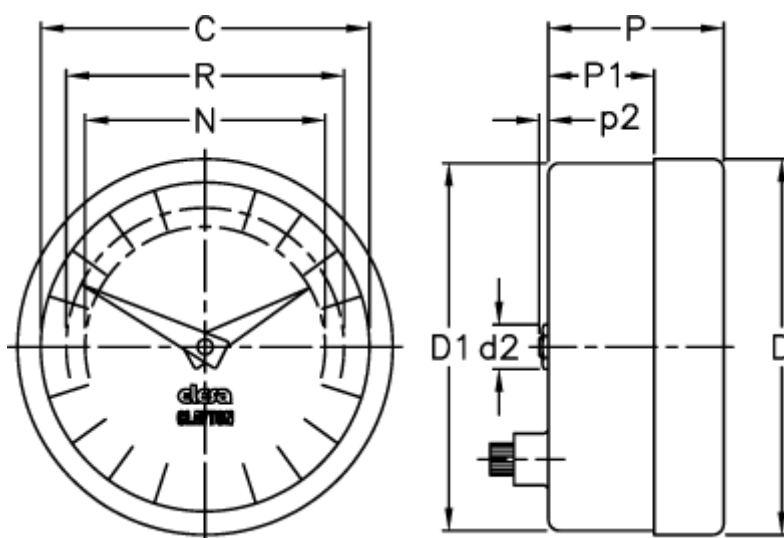

Article number: 2307024988

Description: E+G Positive drive indicator
PA05-0002-S

Measures

C = 102

R = 89

D = 112.7

D1 = 111.0

d2 = 8

N = 76

P = 32

P1 = 18.8

p2 = 1.0